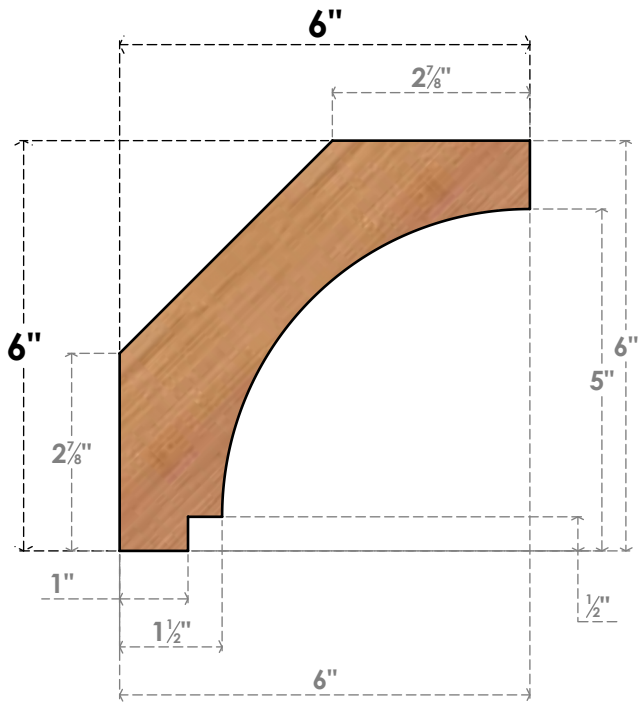

BRC04X06X06IMP00SWR

3 1/2"W X 6"D X 6"H IMPERIAL SMOOTH BRACE, WESTERN RED CEDAR

SIDE

FRONT

EKENA MILLWORK
2300 WEST MAIN ST.
CLARKSVILLE, TX 75426
TOLL FREE: 866-607-0453
WWW.EKENAMILLWORK.COM

NOTES

1. INSTALLATION TO BE COMPLETED IN ACCORDANCE WITH MANUFACTURER'S SPECIFICATIONS.
2. DRAWING MAY NOT BE TO SCALE
3. THIS DRAWING IS INTENDED FOR DESIGN AND PLANNING PURPOSES ONLY.
4. ALL INFORMATION CONTAINED HEREIN WAS CURRENT AT THE TIME OF DEVELOPMENT BUT MUST BE REVIEWED AND APPROVED BY THE PRODUCT MANUFACTURER TO BE CONSIDERED ACCURATE.
5. PRODUCTS ARE NOT KILN DRIED. THIS ITEM IS UNIQUE AND WILL CONTAIN THE NATURAL VARIATIONS THAT THE WOOD SPECIES OFFERS. THIS MAY RESULT IN VARIATIONS UP TO 1/4"